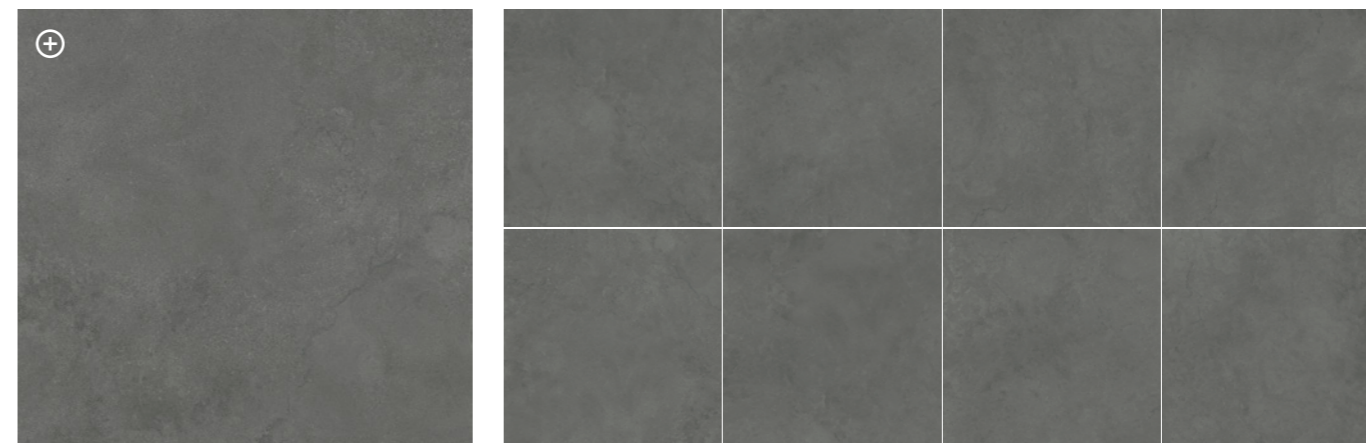

Portland Dark

Variedad gráfica 100x100 cm RC
Graphic variety 40"x40" RC